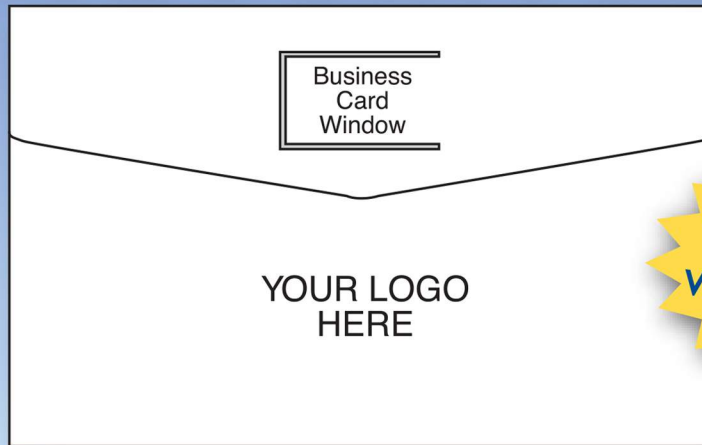

CUSTOMIZED CLOSING / LISTING VINYL PORTFOLIOS

**Logo Position &
Business Card
Window Location
Optional**

**15 1/2" WIDE X 10" OR 11" HIGH
CUSTOMIZED FOR YOUR COMPANY**

150	250	500	1,000	2,500
\$3.15 ea	\$2.75 ea	\$2.35 ea	\$2.10 ea	\$2.00 ea

Pricing includes: one color imprint, one side, silk screened or foil stamped
AND clear vinyl business card window.

- Additional colors add 25¢ per color
- Additional business card windows add 20¢ each
- Velcro Closure add 50¢ each
- Clear vinyl home photo window (open top) for 3" x 5" or 4" x 6" photo add 35¢ each
- One time set up charge - Silk Screen: \$55.00 per color
Stamping Die: Quote